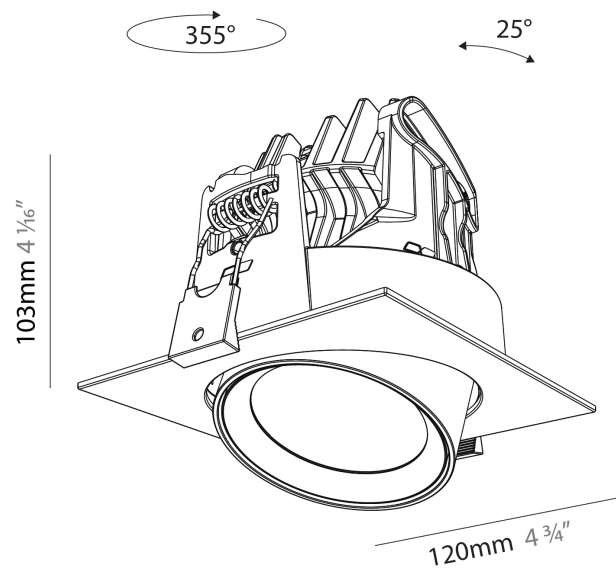

PHYSICAL

Aperture Sizes - Downlights: 2"
Shape: Cylinder
Diameter (mm): 120
Diameter (in): 4 3/4
Length (mm): 120
Length (in): 4 3/4
Height (mm): 105
Height (in): 4 1/8
Min. Recessing Depth (mm): 120
Min. Recessing Depth (in): 4 3/4
Weight (kg): 0.665
Diffuser: Lens Pack - No Lens / Opal / Linear Spread Lens / Honeycomb / Spread Lens
Fixture Finish: SSR / BKV / CWI / CRY / HAB / UFT / ITA / RUA / FTG / MYG / LOD / PUS / FRO / FUP / KIA / POP / BLS / SPG / MEY / GOH / CHC / COM / ABZ / JAG / OBR / MOS / ROR
Fixture Material: Aluminum
Cut-out Measurements: Dia. 112mm / 4 7/16"

ELECTRICAL

Lamp Type: LED (Zhaga Standard)
Input Wattage (W): 27.3
Total Output Wattage (W): 24.5
Dimming: Tri-Mode (Non-Dimming and Phase Dimming (120Vac only) and 0-10V Dimming)
Driver Included: No
Driver Location: Recessed Housing
Driver Type: Constant Current - Universal
Driver Class: Class 2
Input Voltage (V): 120 - 277
Constant Current (MA): 700

LED

Color Temperature (°K): 2700 / 3000 / 3500 / 4000
Max. Delivered Lumen (lm): 2434 / 2534 / 2643 / 2768
Nominal Lumen (lm): 2788 / 2903 / 3027 / 3170
CRI: >90 CRI
Lamp Life (hrs): 50000

OPTICAL

Reflector: 20 / 32 / 54
Adjustability: Rotational 350° / Tilt 25°

RATINGS AND CERTIFICATIONS

Certified By: CSA Certified to UL and CSA Standards
IP rating: IP20